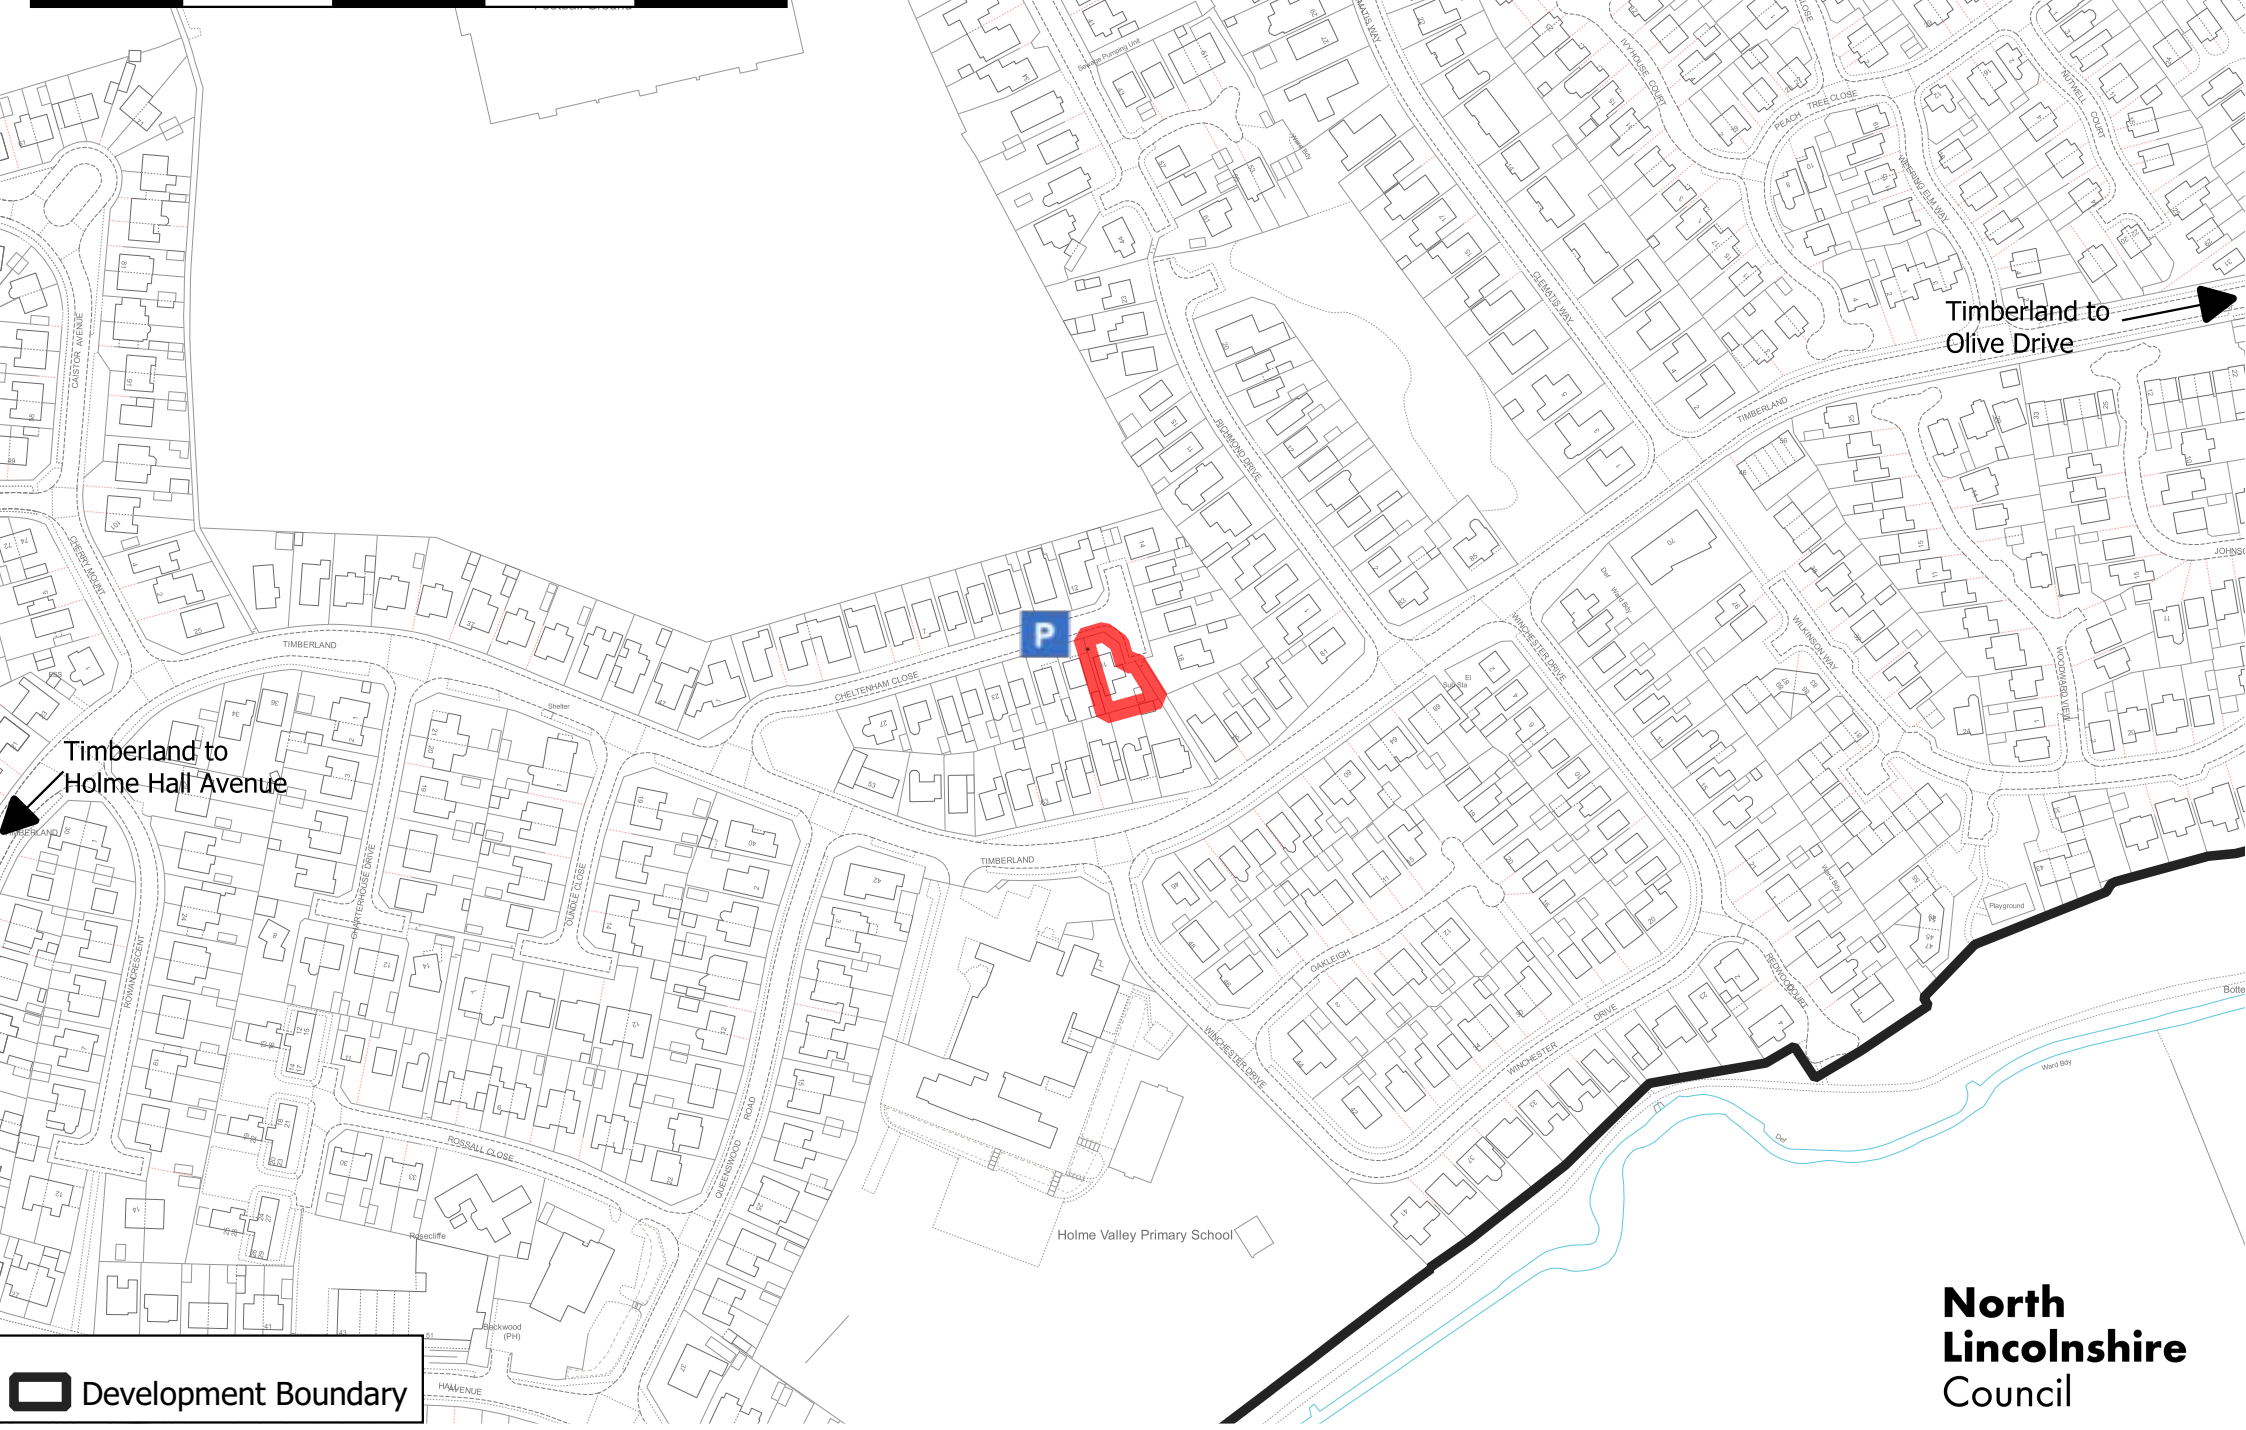

Frederick High School
(secondary)

Timberland to Olive Drive

Timberland to Holme Hall Avenue

 Development Boundary

PA/2023/1006 Sat nav: 19 Cheltenham Close,
Bottesford, DN16 3SJ

**North
Lincolnshire
Council**